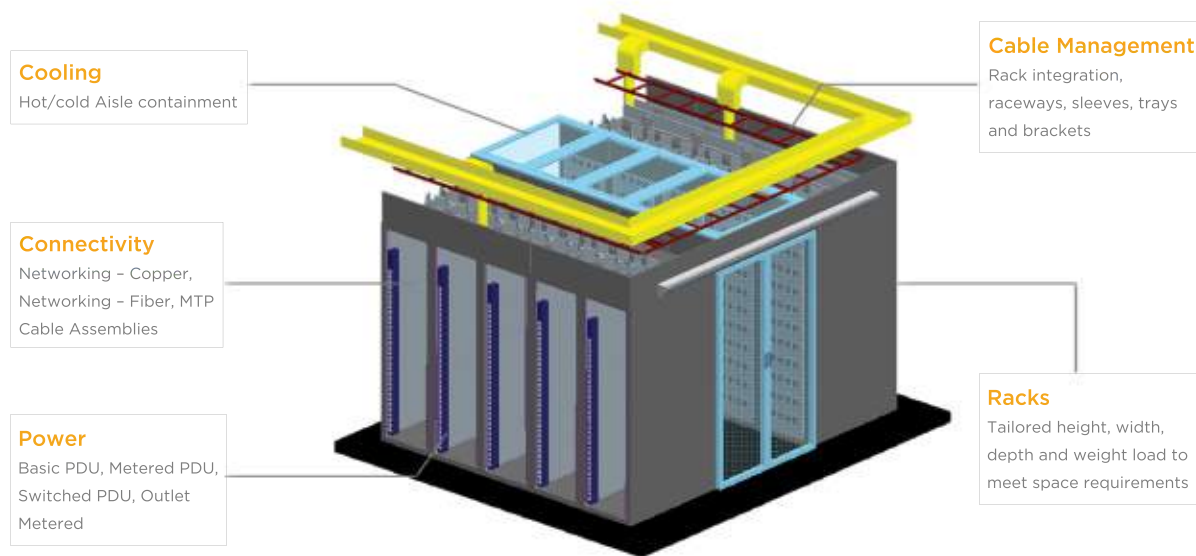

## RACKS, POWER, CABLE MANAGEMENT, CONNECTIVITY, COOLING

Rahi Systems specializes in data center infrastructure services. Our team has extensive experience in the design of space- and power-optimized environments that reduce operational overhead and total cost of ownership. We are adept at balancing today's cost-management concerns with a strategic vision that maximizes long-term value. Our end-to-end implementation services help keep projects on time and within budget while minimizing the drain on in-house IT resources.

### New Facility

- Data Center / Engineering Lab Layout & Design
- Rack, Mechanical and Thermal Engineering
- Structural Implementation
- Cooling Assessment
- Equipment Installation
- Power Line Installation
- UPS Specification, Installation and Startup
- Configuration of Software / Hardware