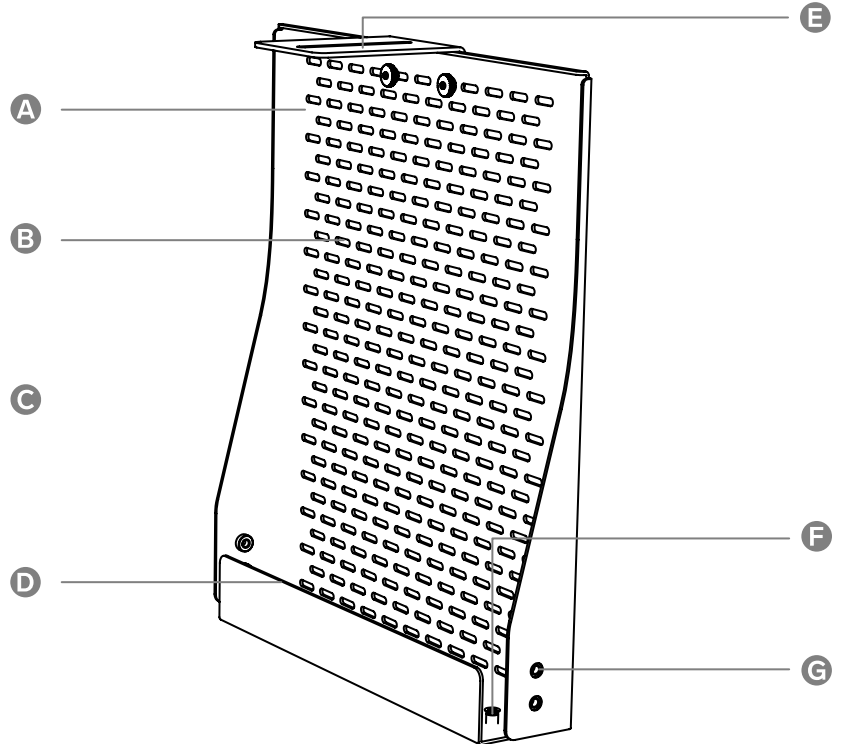

# DEVICE PANEL

H702

for Heckler AV Cart

Configure Heckler AV Cart in new and exciting ways with Device Panel. Mount the most popular cameras, conference cams, and appliances above or below your display. Mount and pre-configure your compute, power adapters, and wiring to make mass deployments faster and more efficient.

# DEVICE PANEL

H702

for Heckler AV Cart

## Features

- A** Rigid steel construction for reliable device mounting.
- B** VESA-compatible hole pattern for mounting any VESA-compatible device.
- C** Hole pattern supports device mounting using the included hook-and-loop straps.
- D** Pocket for device storage and cable management.
- E** Mount most cameras using the included PTZ camera adapter.
- F** Panel can be rotated for quick access to mounted devices.
- G** Bottom pocket supports the optional mounting of TrippLite power strips (not included).

# DEVICE PANEL

H702

for Heckler AV Cart

---

<b>Specification</b>	<b>Price</b>	\$159
	<b>SKU</b>	H702
	<b>Height</b>	15.5 inches
	<b>Width</b>	13.2 inches
	<b>Depth</b>	2.2 inches
	<b>Weight</b>	5.9 lbs
	<b>Warranty</b>	2 years