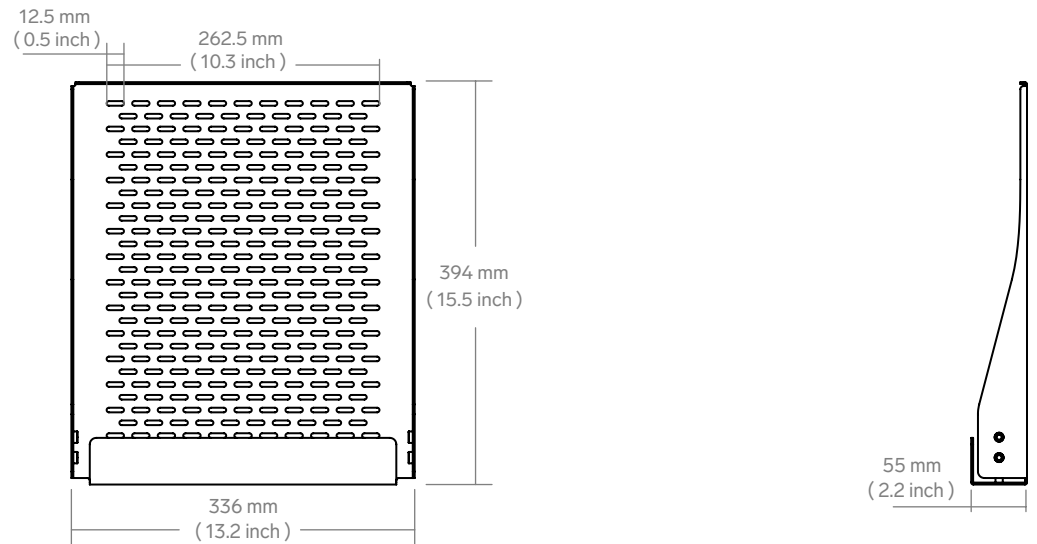

Dimensions

Device Panel

PTZ Camera Adapter