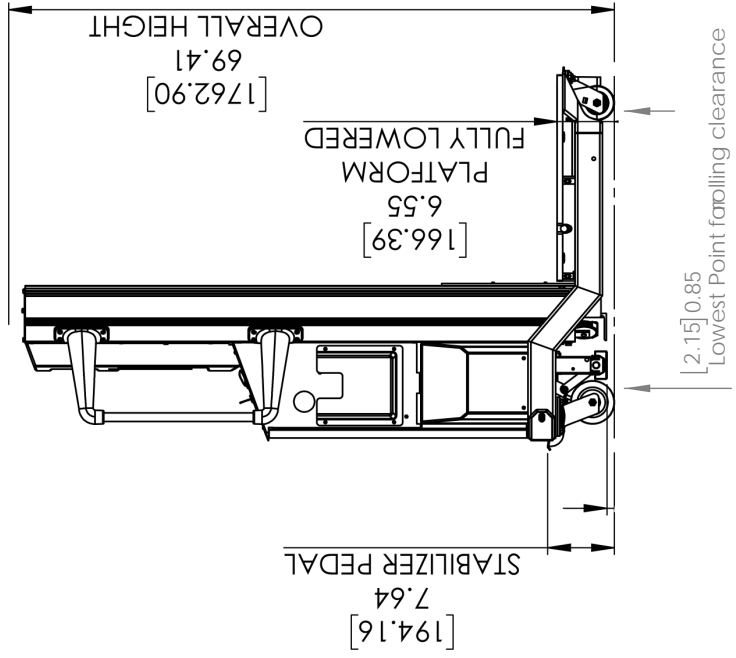

SL-500FX™
FRONT LOADER
500 lb capacity
certified for data center use
fully assembled and ready to use.

The ServerLIFT SL-500FX allows for greater access to your cabinets when aisle space is less limited. The highly stable platform is ideal for labs, telecom facilities or medium density data centers.

ServerLIFT Corporation, 821 N. 2nd St., Phoenix, AZ 85004 - 602-254-1557
ServerLIFT.com

Weight: 458 lbs [207.75 kg]
 Shipping Weight: 570 lbs [258.55 kg]
 Zero Turn Radius (can pivot on axis when front casters are unlocked)
 Aisle and "T" Intersection turn limit: 32" [81.28 cm]
 Front Shelf distance: 11.48" [29.16 cm]
 Minimum Aisle Width: 25" [63.5 cm]
 Shelf upper lift limit: 8' [243.9 cm]
 Shelf lower limit: 6.5" [16.64 cm]
 Maximum load capacity rating: 500 lbs [226.80 kg]

SHELF TILTS
 UP TO 3.4°
 FOR ALIGNMENT

phone (602) 254-1557
 fax (602) 254-1975
 821 N 2nd St
 Phoenix, AZ 85004
 www.ServerLift.com

PART NO.

SL-500FX™

PRINT DATE:
 1/11/2016
 COPYRIGHT 2016
 SERVERLIFT CORPORATION