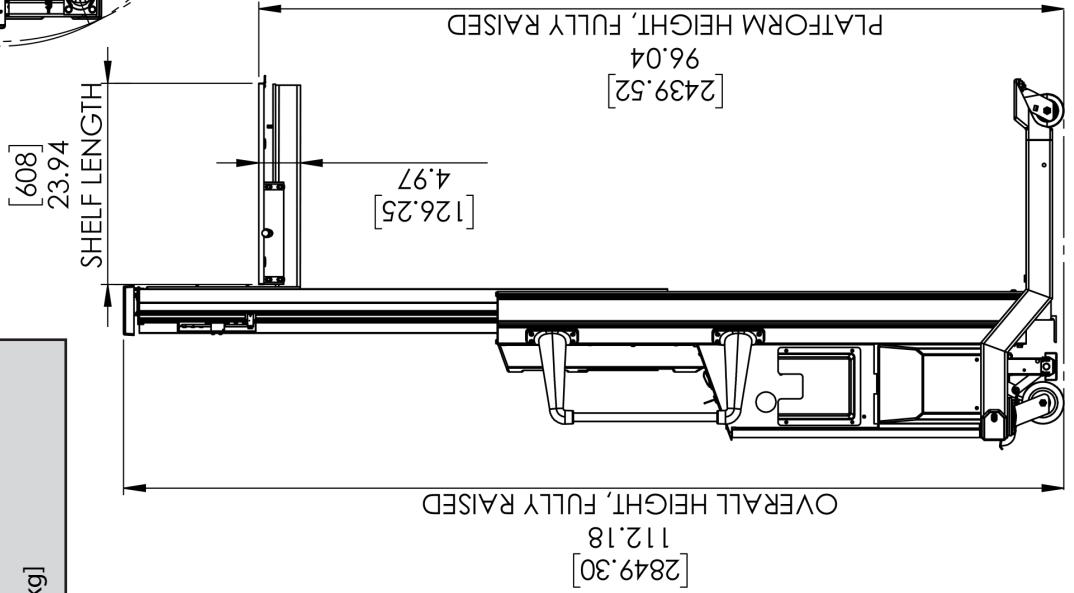

SL-500FX™
FRONT LOADER
500 lb capacity
certified for data center use
fully assembled and ready to use.

The ServerLIFT SL-500FX allows for greater access to your cabinets when aisle space is less limited. The highly stable platform is ideal for labs, telecom facilities or medium density data centers.

ServerLIFT Corporation, 821 N. 2nd St., Phoenix, AZ 85004 - 602-254-1557
ServerLIFT.com

Weight: 458 lbs [207.75 kg]
 Shipping Weight: 570 lbs [258.55 kg]
 Zero Turn Radius (can pivot on axis when front casters are unlocked)
 Aisle and "T" Intersection turn limit: 32" [81.28 cm]
 Front Shelf distance: 11.48" [29.16 cm]
 Minimum Aisle Width: 25" [63.5 cm]
 Shelf upper lift limit: 8' [243.9 cm]
 Shelf lower limit: 6.5" [16.64 cm]
 Maximum load capacity rating: 500 lbs [226.80 kg]

SHELF TILTS
 UP TO 3.4°
 FOR ALIGNMENT

phone (602) 254-1557
 fax (602) 254-1975
 821 N 2nd St
 Phoenix, AZ 85004
 www.ServerLift.com

PART NO.

SL-500FX™

PRINT DATE:
 1/11/2016
 COPYRIGHT 2016
 SERVERLIFT CORPORATION