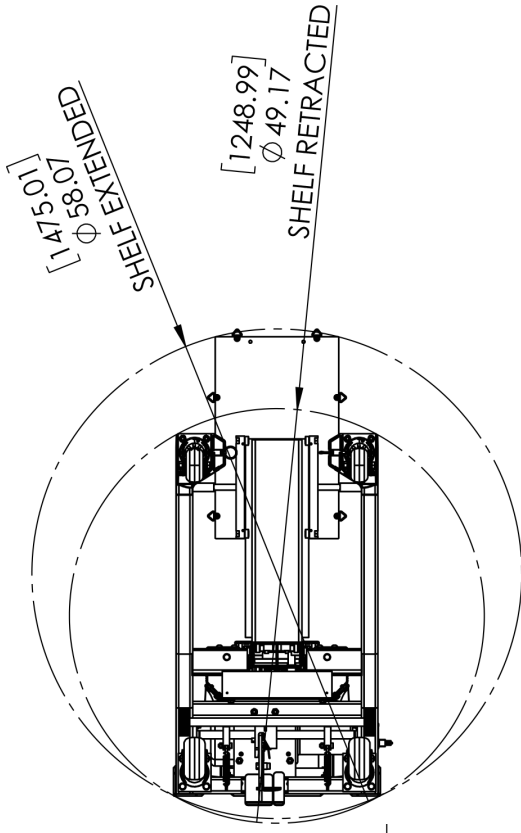

SL-500FX™
FRONT LOADER
500 lb capacity
certified for data center use
fully assembled and ready to use.

The ServerLIFT SL-500FX allows for greater access to your cabinets when aisle space is less limited. The highly stable platform is ideal for labs, telecom facilities or medium density data centers.

ServerLIFT Corporation, 821 N. 2nd St., Phoenix, AZ 85004 - 602-254-1557
ServerLIFT.com

Weight: 458 lbs [207.75 kg]
 Shipping Weight: 570 lbs [258.55 kg]
 Zero Turn Radius (can pivot on axis when front casters are unlocked)
 Aisle and "T" Intersection turn limit: 32" [81.28 cm]
 Front Shelf distance: 11.48" [29.16 cm]
 Minimum Aisle Width: 25" [63.5 cm]
 Shelf upper lift limit: 8' [243.9 cm]
 Shelf lower limit: 6.5" [16.64 cm]
 Maximum load capacity rating: 500 lbs [226.80 kg]

SHELF TILTS
 UP TO 3.4°
 FOR ALIGNMENT

phone (602) 254-1557
 fax (602) 254-1975
 821 N 2nd St
 Phoenix, AZ 85004
 www.ServerLift.com

PART NO.

SL-500FX™

PRINT DATE:
 1/11/2016
 COPYRIGHT 2016
 SERVERLIFT CORPORATION