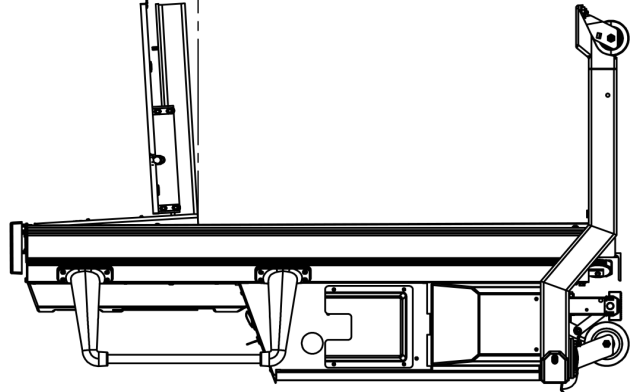

Weight: 458 lbs [207.75 kg]
Shipping Weight: 570 lbs [258.55 kg]
Zero Turn Radius (can pivot on axis when front casters are unlocked)
Aisle and "T" Intersection turn limit: 32" [81.28 cm]
Front Shelf distance: 11.48" [29.16 cm]
Minimum Aisle Width: 25" [63.5 cm]
Shelf upper lift limit: 8' [243.9 cm]
Shelf lower limit: 6.5" [16.64 cm]
Maximum load capacity rating: 500 lbs [226.80 kg]

SHELF TILTS
UP TO 3.4°
FOR ALIGNMENT

phone (602) 254-1557
fax (602) 254-1975
821 N 2nd St
Phoenix, AZ 85004
www.ServerLift.com

PART NO.

SL-500FX™

PRINT DATE:
1/11/2016
COPYRIGHT 2016
SERVERLIFT CORPORATION

Notes: